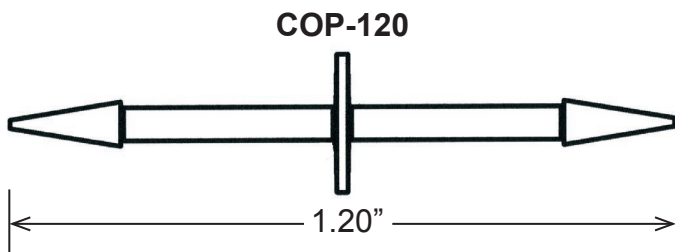

RAPTOR

Fastener Type **RAPTOR[®] Copula**

BENEFITS

- ✓ Joins core material securely
- ✓ Repositionable
- ✓ Not visible at the surface
- ✓ Compatible with composite resins
- ✓ Clamping or gluing is not necessary
- ✓ Rapid, easy assembly
- ✓ No tools required
- ✓ Never rusts or corrodes
- ✓ Completely non-metal