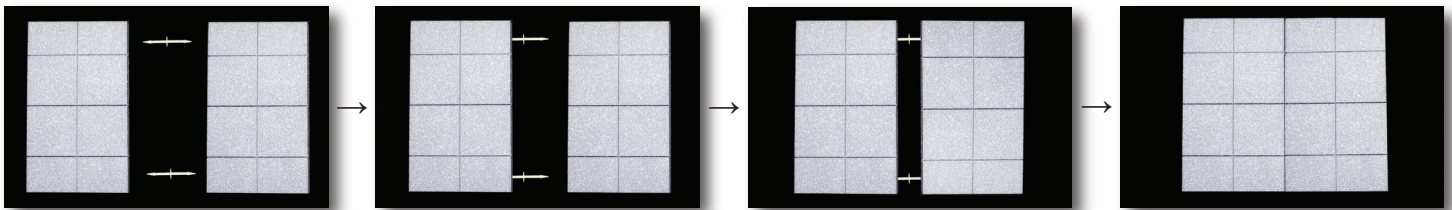

RAPTOR

Fastener Type **RAPTOR[®] Copula**

BENEFITS

- ✓ Joins core material securely
- ✓ Repositionable
- ✓ Not visible at the surface
- ✓ Compatible with composite resins
- ✓ Clamping or gluing is not necessary
- ✓ Rapid, easy assembly
- ✓ No tools required
- ✓ Never rusts or corrodes
- ✓ Completely non-metal

APPLICATIONS

- Foam joinery
- Balsa core joinery