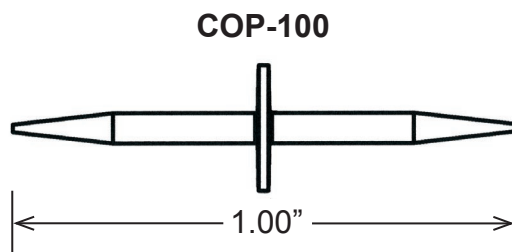

RAPTOR

Fastener Type **RAPTOR[®] Copula**

BENEFITS

- ✓ Joins core material securely
- ✓ Repositionable
- ✓ Not visible at the surface
- ✓ Compatible with composite resins
- ✓ Clamping or gluing is not necessary
- ✓ Rapid, easy assembly
- ✓ No tools required
- ✓ Never rusts or corrodes
- ✓ Completely non-metal