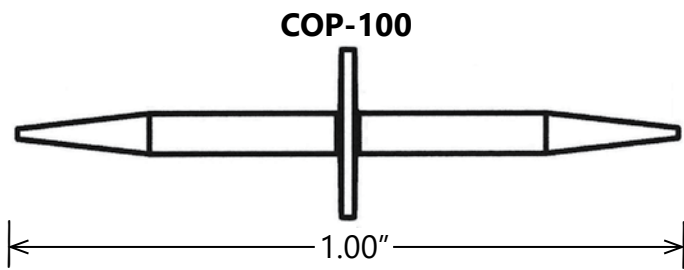

Fastener Type

RAPTOR® Copula

Packaging: 350 pieces per box • 20 boxes per case

BENEFITS

- ✓ Joins core material securely
- ✓ Repositionable
- ✓ Not visible at the surface
- ✓ Compatible with composite resins
- ✓ Clamping or gluing are not necessary
- ✓ Rapid, easy assembly
- ✓ No tools required
- ✓ Never rusts or corrodes
- ✓ Completely non-metal