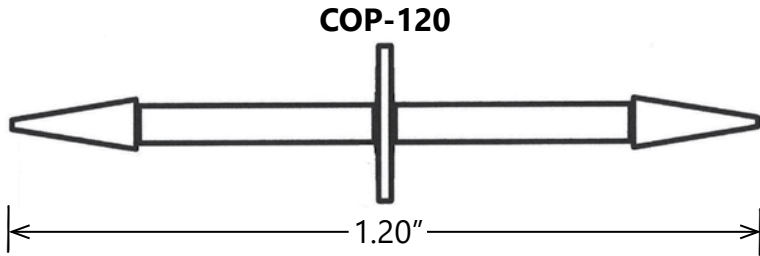

Fastener Type

RAPTOR® Copula

Packaging: 350 pieces per box • 20 boxes per case

BENEFITS

- ✓ Joins core material securely
- ✓ Repositionable
- ✓ Not visible at the surface
- ✓ Compatible with composite resins
- ✓ Clamping or gluing are not necessary
- ✓ Rapid, easy assembly
- ✓ No tools required
- ✓ Never rusts or corrodes
- ✓ Completely non-metal