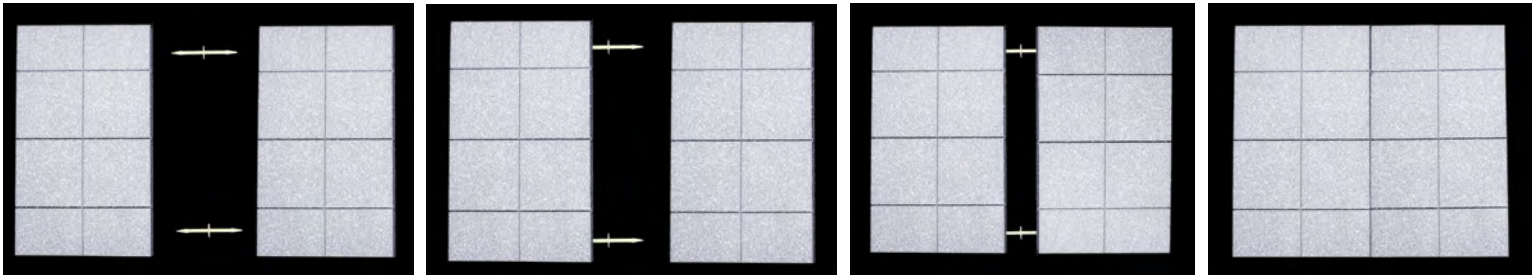

Fastener Type

RAPTOR® Copula

Packaging: 350 pieces per box • 20 boxes per case

BENEFITS

- ✓ Joins core material securely
- ✓ Repositionable
- ✓ Not visible at the surface
- ✓ Compatible with composite resins
- ✓ Clamping or gluing are not necessary
- ✓ Rapid, easy assembly
- ✓ No tools required
- ✓ Never rusts or corrodes
- ✓ Completely non-metal