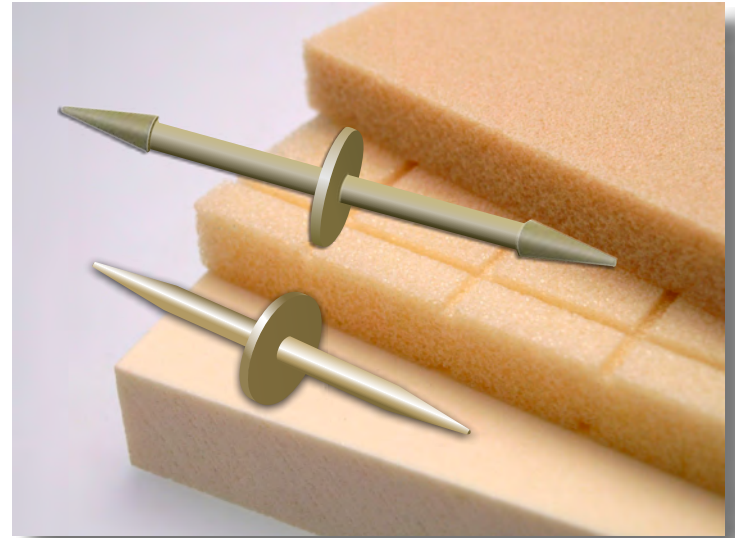

Fastener Type

RAPTOR® Copula

Packaging: 350 pieces per box • 20 boxes per case

BENEFITS

- ✓ Joins core material securely
- ✓ Repositionable
- ✓ Not visible at the surface
- ✓ Compatible with composite resins
- ✓ Clamping or gluing are not necessary
- ✓ Rapid, easy assembly
- ✓ No tools required
- ✓ Never rusts or corrodes
- ✓ Completely non-metal

APPLICATIONS

Foam joinery
Balsa core joinery