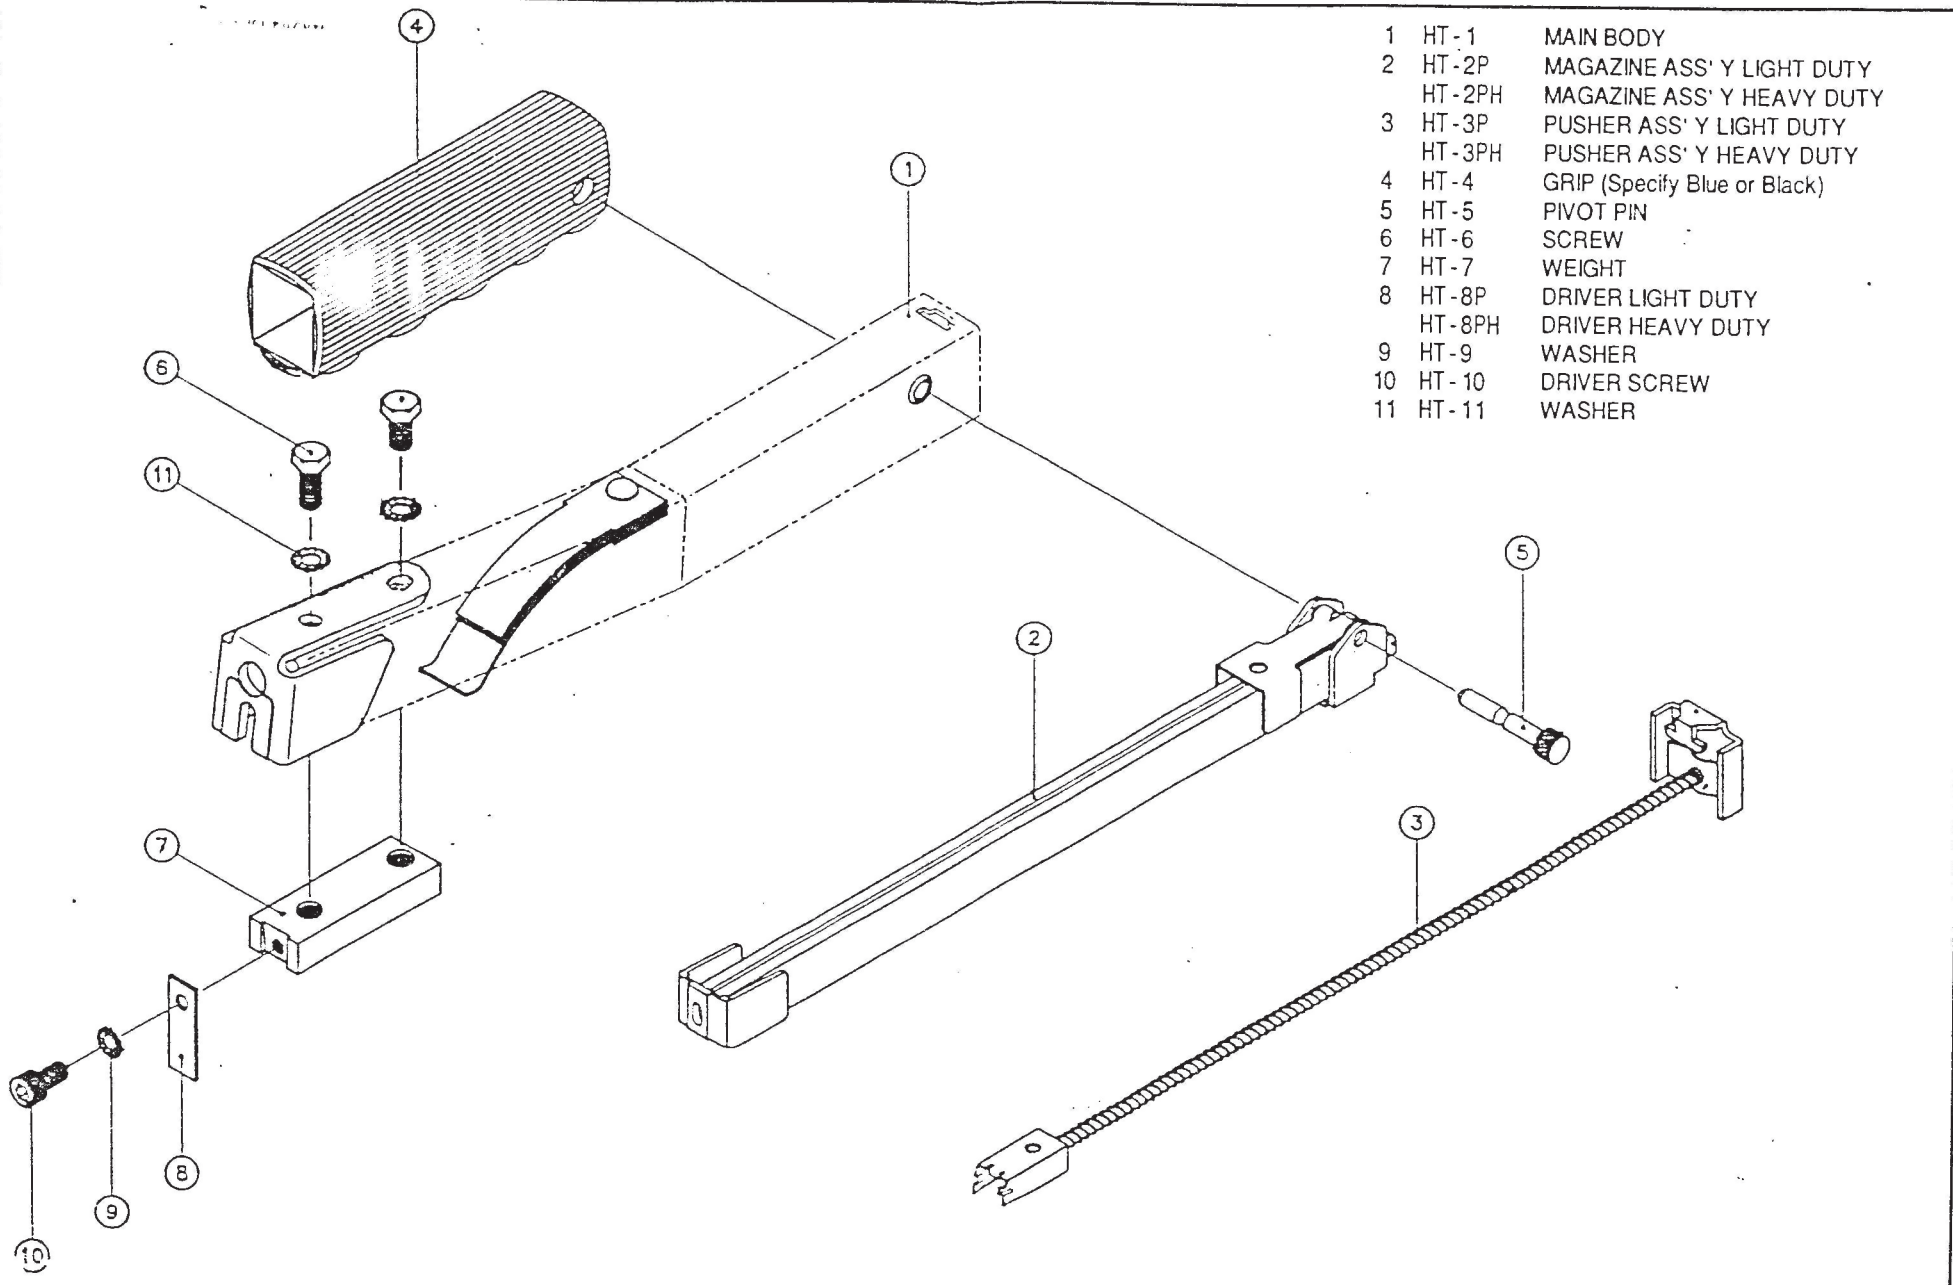

MODEL: G11P-S/05 HAMMER TACKER

- 1 HT-1 MAIN BODY
- 2 HT-2P MAGAZINE ASS'Y LIGHT DUTY
HT-2PH MAGAZINE ASS'Y HEAVY DUTY
- 3 HT-3P PUSHER ASS'Y LIGHT DUTY
HT-3PH PUSHER ASS'Y HEAVY DUTY
- 4 HT-4 GRIP (Specify Blue or Black)
- 5 HT-5 PIVOT PIN
- 6 HT-6 SCREW
- 7 HT-7 WEIGHT
- 8 HT-8P DRIVER LIGHT DUTY
HT-8PH DRIVER HEAVY DUTY
- 9 HT-9 WASHER
- 10 HT-10 DRIVER SCREW
- 11 HT-11 WASHER